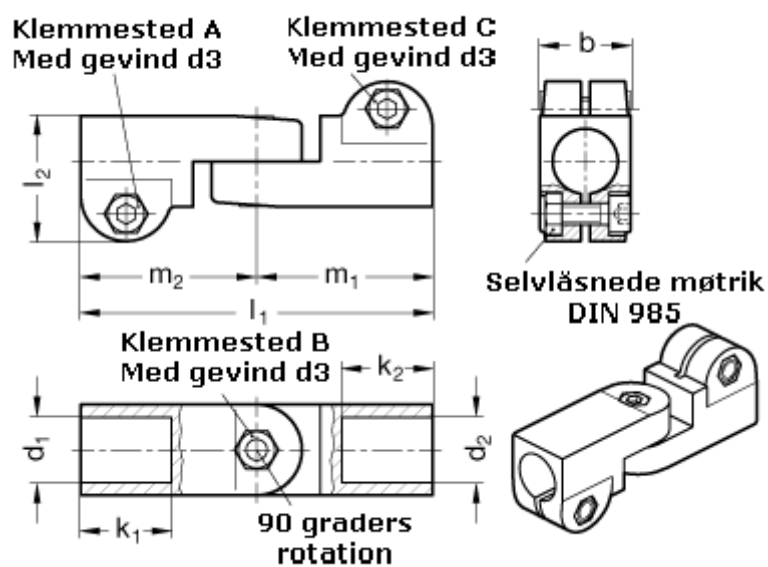

Article number: 20285B18B182SW

Description: E+G Swivel clamp connector joint
GN285-B18-B18-2-SW

Measures

$b = 25$

$m_1 = 48.5$

$d_1 = B18$

$m_2 = 48.5$

$d_2 = B18$

$d_3 = M 6$

$k_1 = 25$

$k_2 = 25$

$l_1 = 97$

$l_2 = 34.5$